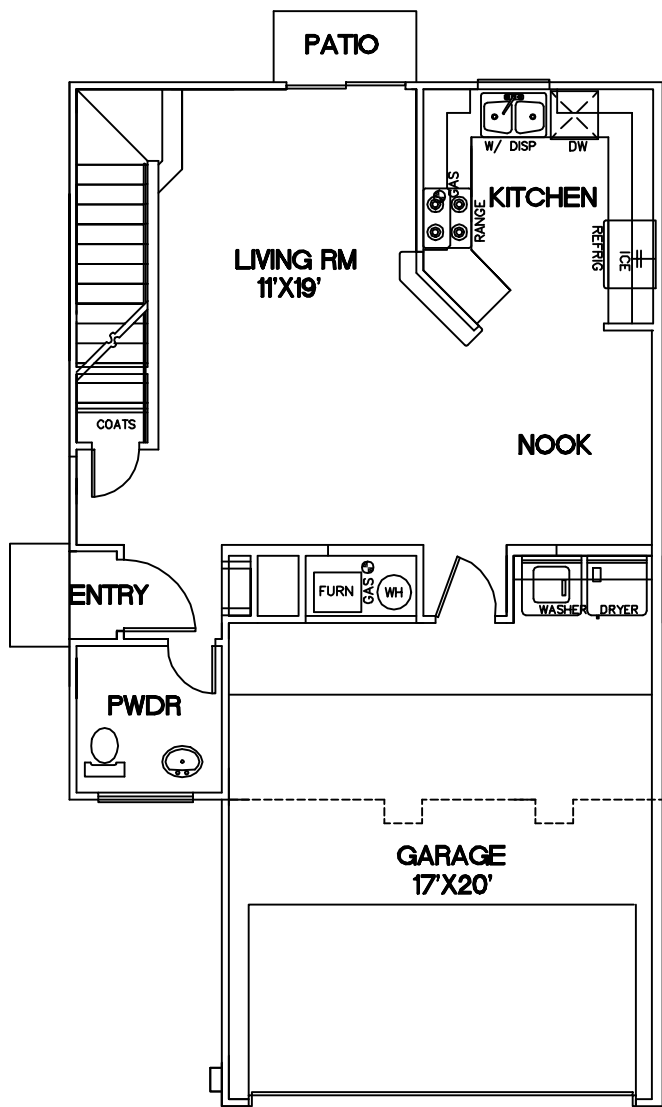

COTTONWOOD

1279

FRONT ELEVATION

FLOORPLAN

A & B

**SUMMERTREE
HOMES**
TIMBER SERIES

ALBUQUERQUE, N.M. 87199 (505) 792-4433

ALL SQUARE FOOTAGES AND DIMENSIONS ARE APPROXIMATE.
THESE FLOOR PLANS AND ELEVATIONS ARE ARTIST CONCEPTIONS ONLY.
ACTUAL CONSTRUCTION MAY VARY. LANDSCAPING SHOWN IS NOT INCLUDED.