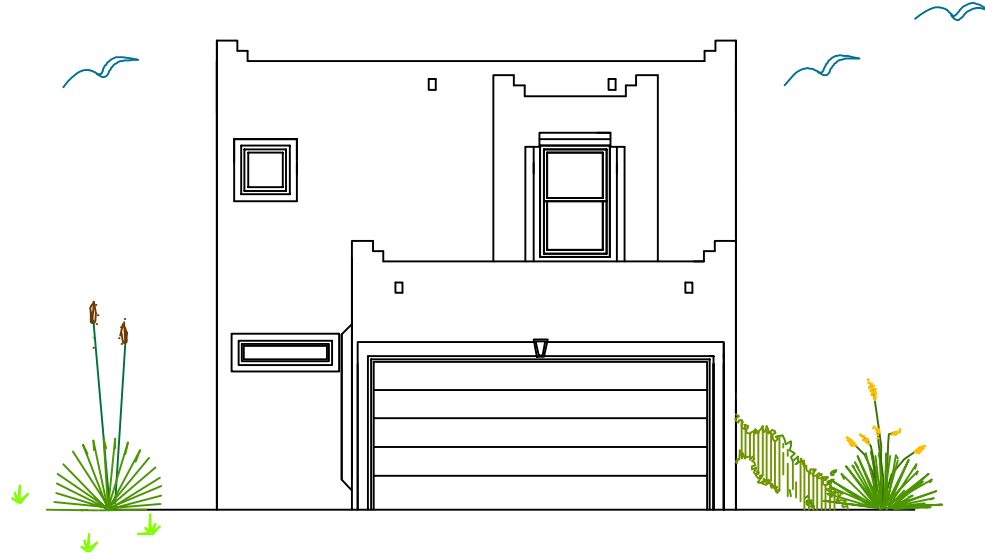

COTTONWOOD

1279

FRONT ELEVATION

FLOORPLAN

A & B

**SUMMERTREE
HOMES**
TIMBER SERIES

ALBUQUERQUE, N.M. 87199 (505) 792-4433

ALL SQUARE FOOTAGES AND DIMENSIONS ARE APPROXIMATE.
THESE FLOOR PLANS AND ELEVATIONS ARE ARTIST CONCEPTIONS ONLY.
ACTUAL CONSTRUCTION MAY VARY. LANDSCAPING SHOWN IS NOT INCLUDED.