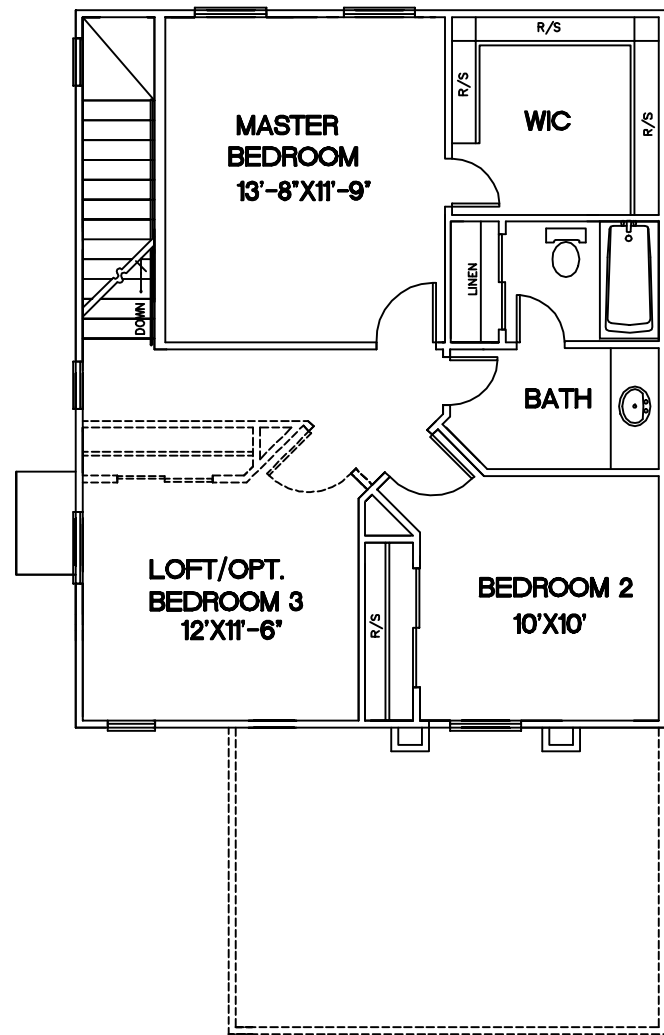

COTTONWOOD

1279

FRONT ELEVATION

FLOORPLAN

A & B

**SUMMERTREE
HOMES**
TIMBER SERIES

ALBUQUERQUE, N.M. 87199 (505) 792-4433

ALL SQUARE FOOTAGES AND DIMENSIONS ARE APPROXIMATE.
THESE FLOOR PLANS AND ELEVATIONS ARE ARTIST CONCEPTIONS ONLY.
ACTUAL CONSTRUCTION MAY VARY. LANDSCAPING SHOWN IS NOT INCLUDED.