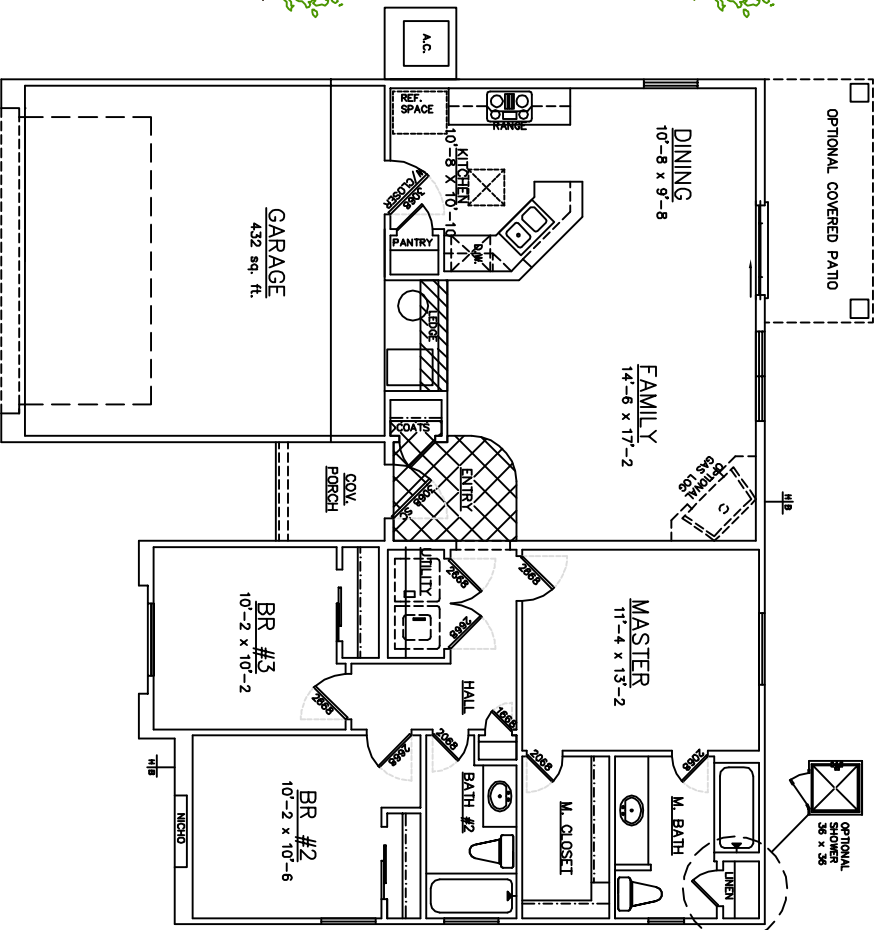

SUMMERTREE HOMES

ANDALUJA AT LA VOZ

KEN JOHNSON, SALES 505-991-2595

Hawthorn

HEATED AREA = 1239 sq. ft.

All square footages and dimensions are approximate. This drawing is conceptual only. Actual construction may vary. Landscaping not included. These designs and drawings are CONFIDENTIAL and exclusive property of Summertime Homes by Ken Brooks, Inc. and are not to be used or duplicated without the express permission of Summertime Homes by Ken Brooks, Inc.