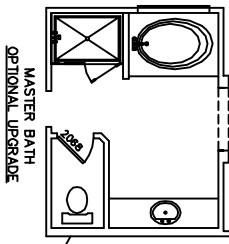

## Plum

HEATED AREA = 1864 sq. ft.

All square footages and dimensions are approximate. This drawing is conceptual only. Actual construction may vary. Landscaping not included. These designs and drawings are CONFIDENTIAL and exclusive property of Summertree Homes by Ken Brooks, Inc. and are not to be used or duplicated without the express permission of Summertree Homes by Ken Brooks, Inc.