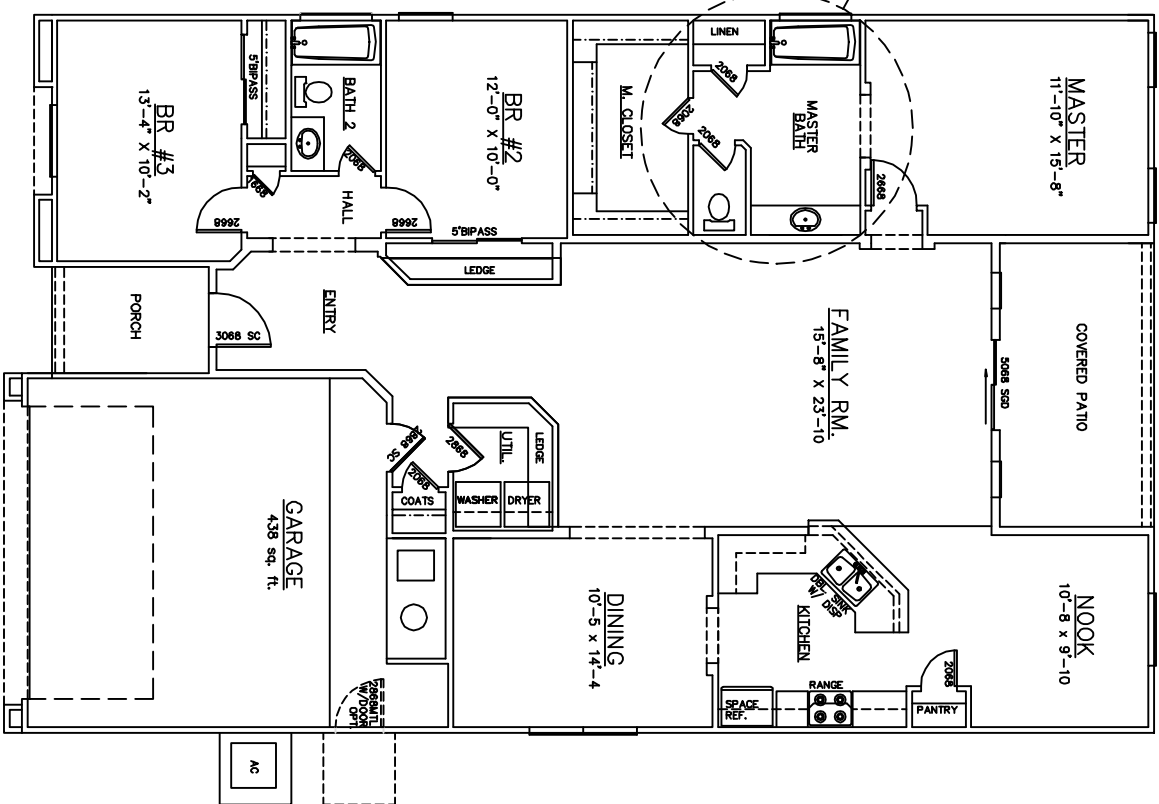

## Plum

HEATED AREA = 1864 sq. ft.

All square footages and dimensions are approximate. This drawing is conceptual only. Actual construction may vary. Landscaping not included. These designs and drawings are CONFIDENTIAL and exclusive property of Summertree Homes by Ken Brooks, Inc. and are not to be used or duplicated without the express permission of Summertree Homes by Ken Brooks, Inc.