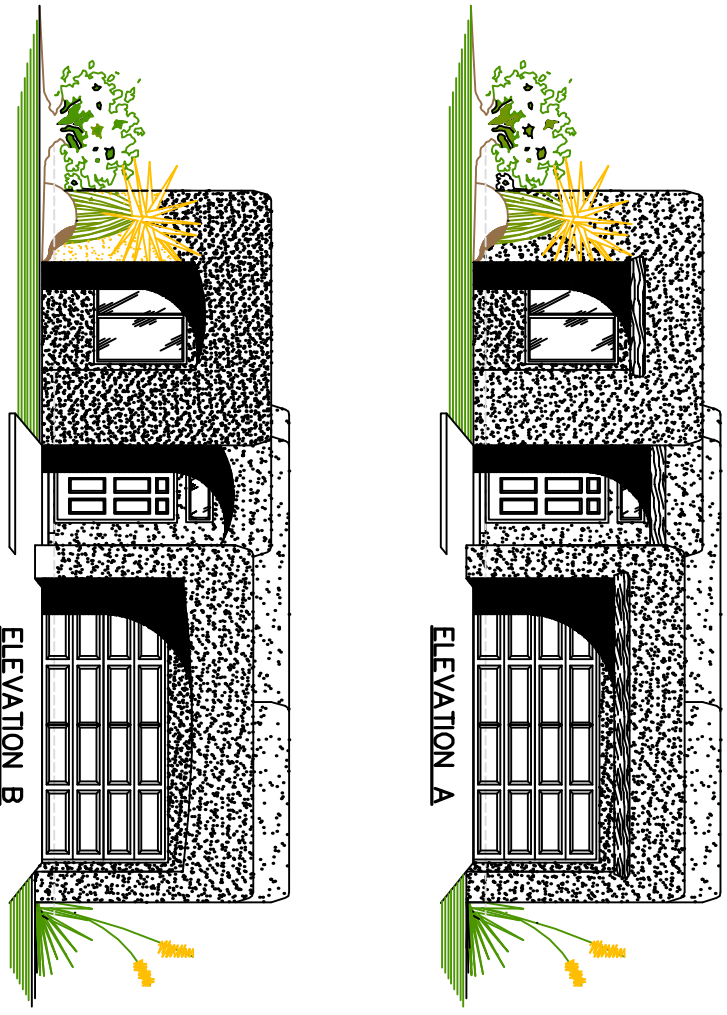

## Plum

HEATED AREA = 1864 sq. ft.

All square footages and dimensions are approximate. This drawing is conceptual only. Actual construction may vary. Landscaping not included. These designs and drawings are CONFIDENTIAL and exclusive property of Summertree Homes by Ken Brooks, Inc. and are not to be used or duplicated without the express permission of Summertree Homes by Ken Brooks, Inc.