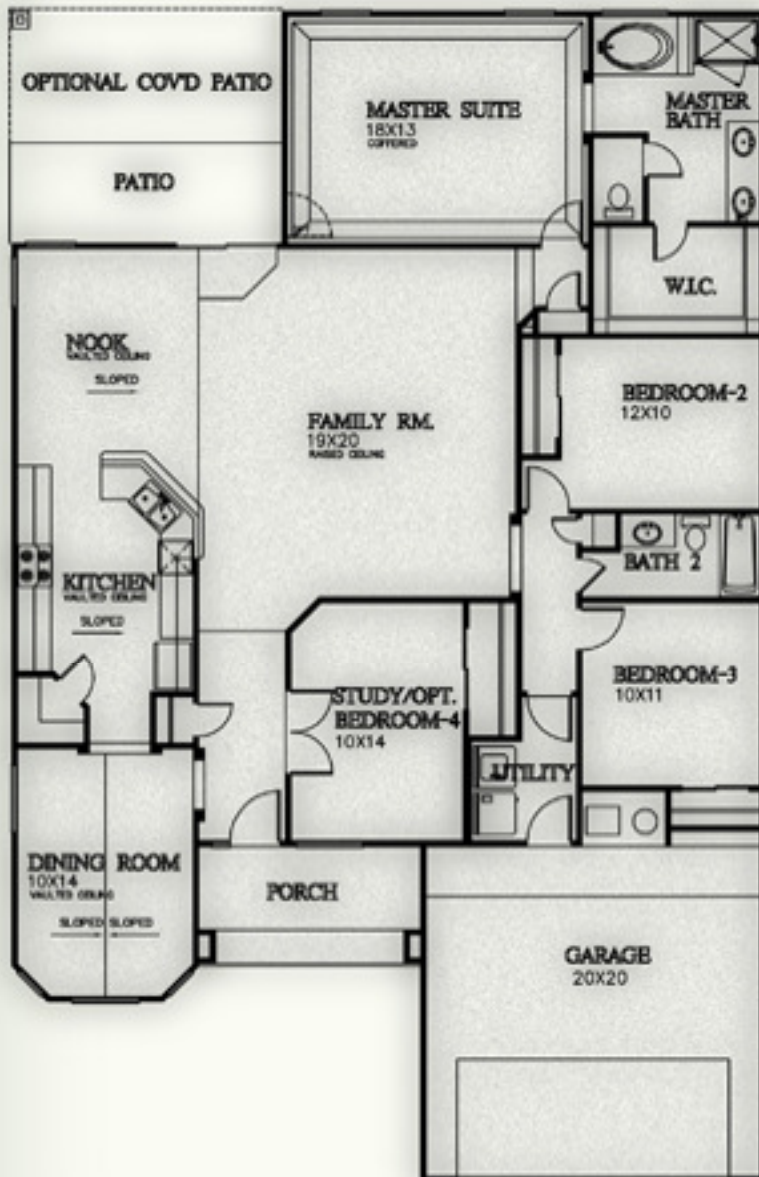

The Santa Fe – 2101 sq. ft.

FRONT ELEVATION

SUMMERTREE
HOMES BY KIM BROOKS

New Mexico Series

ALBUQUERQUE, N.M. 87199 (305) 792-4433

These designs and drawings are CONFIDENTIAL and exclusive property of Summertree Homes by Kim Brooks, Inc. and are not to be used or duplicated without the express permission of Summertree Homes by Kim Brooks, Inc.

Copyright 1999. All rights reserved.

ALL SQUARE FOOTAGES AND DIMENSIONS ARE APPROXIMATE.
THESE FLOOR PLANS AND ELEVATIONS ARE ARTIST CONCEPTIONS ONLY.
ACTUAL CONSTRUCTION MAY VARY. LANDSCAPING SHOWN IS NOT INCLUDED.